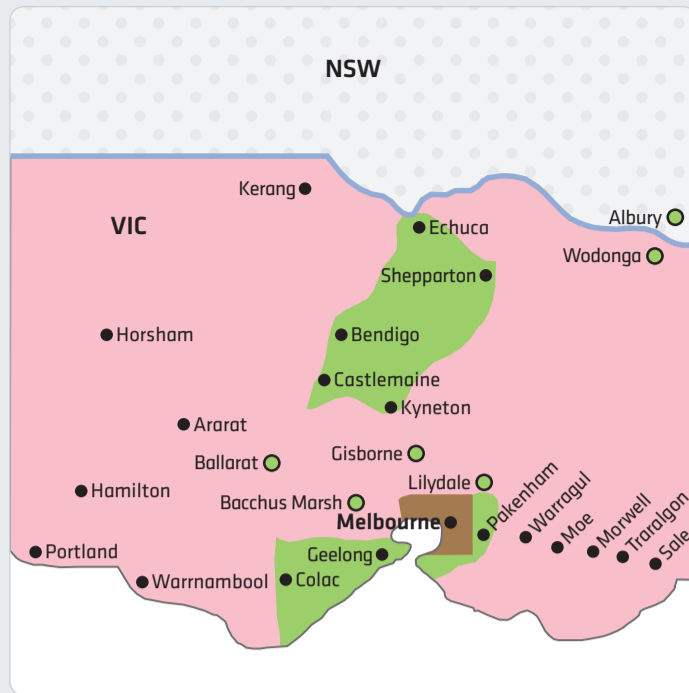

Local & shorthaul delivery

Labelling your local parcel

1. Find your destination and identify the coloured zone.
2. Select the correct label.

Local zone	Price (inc. GST)	Min label purchase	Min monthly label usage
Parcels up to 25kg. One label per parcel. AM pick-up > PM delivery PM pick-up > AM delivery Some outer and residential areas serviced once daily.	\$10.95*	20	20
	\$8.42*	40	40
	\$7.70*	100	100
	\$5.45*	400	400

Lime zone	Price (inc. GST)	Min label purchase	Min monthly label usage
Parcels up to 25kg. One label per parcel. 1 - 2 day service# Next day delivery to: Geelong, Bendigo, Albury, Wodonga, Sunbury, Bacchus Marsh, Ballarat, Gisborne, Kyneton, Wagga Wagga, Shepparton, Pakenham, Echuca, Cranbourne and most of the Mornington Peninsula	\$13.31*	20	20
	\$10.73*	50	50

Estimated transit times#

Adelaide	1 - 2 days
Albury	1 - 2 days
Bendigo	1 - 2 days
Brisbane	2 - 3 days
Bundaberg	3 - 5 days
Cairns	4 - 7 days
Canberra	1 - 2 days
Central Coast	2 - 3 days
Coffs Harbour	2 - 3 days
Geelong	1 - 2 days
Gladstone	3 - 5 days
Gold Coast	2 - 3 days
Hobart	3 - 4 days
Launceston	3 - 4 days
Mackay	4 - 7 days
Melbourne	AM pick-up - PM delivery PM pick-up - AM delivery
Newcastle	1 - 2 days
Northern Rivers	2 - 3 days
Orange	2 - 3 days
Perth	4 - 7 days
Port Macquarie	2 - 3 days
Rockhampton	3 - 5 days
Sunshine Coast	3 - 4 days
Sydney	1 - 2 days
Tamworth	2 - 3 days
Toowoomba	3 - 4 days
Townsville	4 - 7 days
Wide Bay	3 - 5 days
Wollongong	2 - 3 days