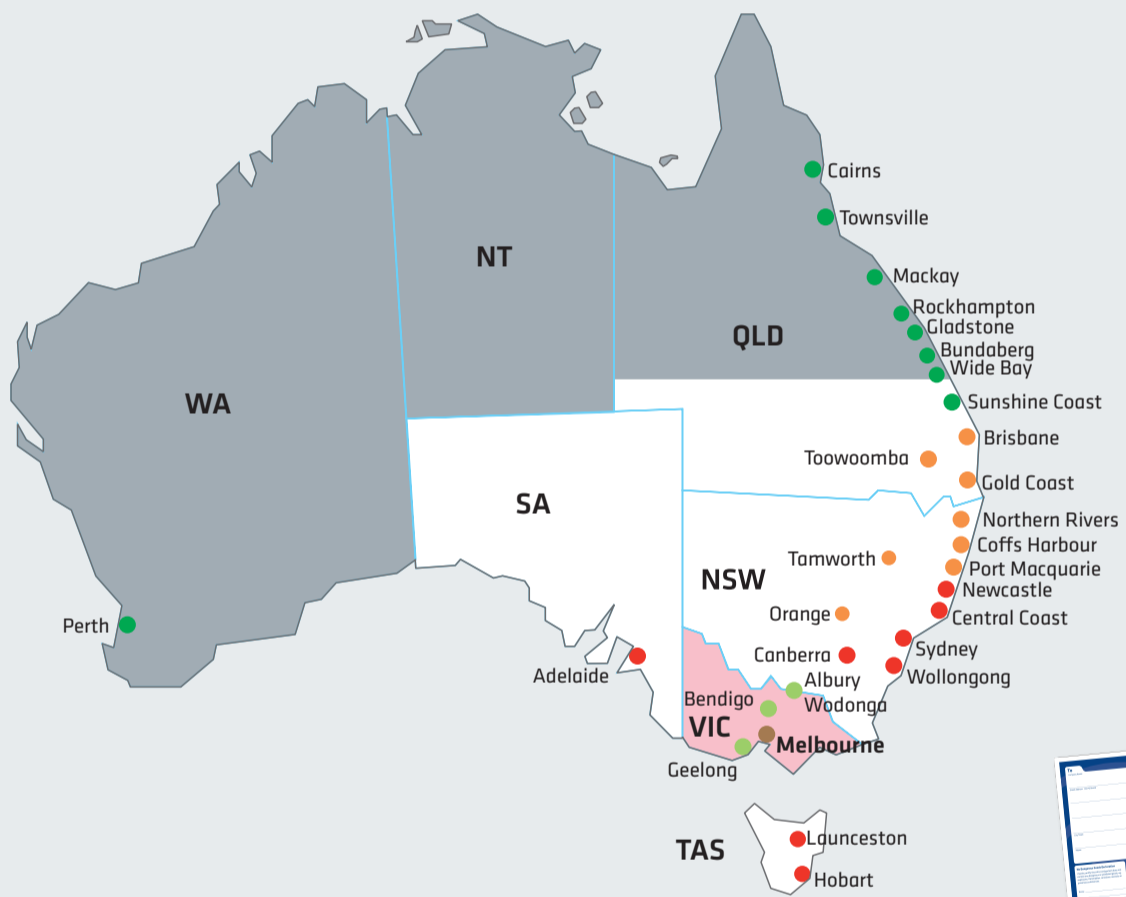

Local & shorthaul delivery

Labelling your local parcel

1. Find your destination and identify the coloured zone.
2. Select the correct label.

Local zone	Price (inc. GST)	Min label purchase	Min monthly label usage
Parcels up to 25kg. One label per parcel. AM pick-up > PM delivery PM pick-up > AM delivery Some outer and residential areas serviced once daily.	\$10.95*	20	20
	\$8.42*	40	40
	\$7.70*	100	100
	\$5.45*	400	400

Lime zone	Price (inc. GST)	Min label purchase	Min monthly label usage
Parcels up to 25kg. One label per parcel. 1 - 2 day service# Next day delivery to: Geelong, Bendigo, Albury, Wodonga, Sunbury, Bacchus Marsh, Ballarat, Gisborne, Kyneton, Wagga Wagga, Shepparton, Pakenham, Echuca, Cranbourne and most of the Mornington Peninsula	\$13.31*	20	20
	\$10.73*	50	50

Visit fastway.com.au for specific location pricing

Pricing inc. GST from Melbourne

National delivery

Labelling your national parcel

1. Find your destination and identify the coloured zone.
2. Select the correct coloured label for first 5kg.
3. Add an excess label for each additional 5kg break up to 25kg.

Estimated transit times#

Adelaide	1 - 2 days
Albury	1 - 2 days
Bendigo	1 - 2 days
Brisbane	2 - 3 days
Bundaberg	3 - 5 days
Cairns	4 - 7 days
Canberra	1 - 2 days
Central Coast	2 - 3 days
Coffs Harbour	2 - 3 days
Geelong	1 - 2 days
Gladstone	3 - 5 days
Gold Coast	2 - 3 days
Hobart	3 - 4 days
Launceston	3 - 4 days
Mackay	4 - 7 days
Melbourne	AM pick-up - PM delivery PM pick-up - AM delivery
Newcastle	1 - 2 days
Northern Rivers	2 - 3 days
Orange	2 - 3 days
Perth	4 - 7 days
Port Macquarie	2 - 3 days
Rockhampton	3 - 5 days
Sunshine Coast	3 - 4 days
Sydney	1 - 2 days
Tamworth	2 - 3 days
Toowoomba	3 - 4 days
Townsville	4 - 7 days
Wide Bay	3 - 5 days
Wollongong	2 - 3 days